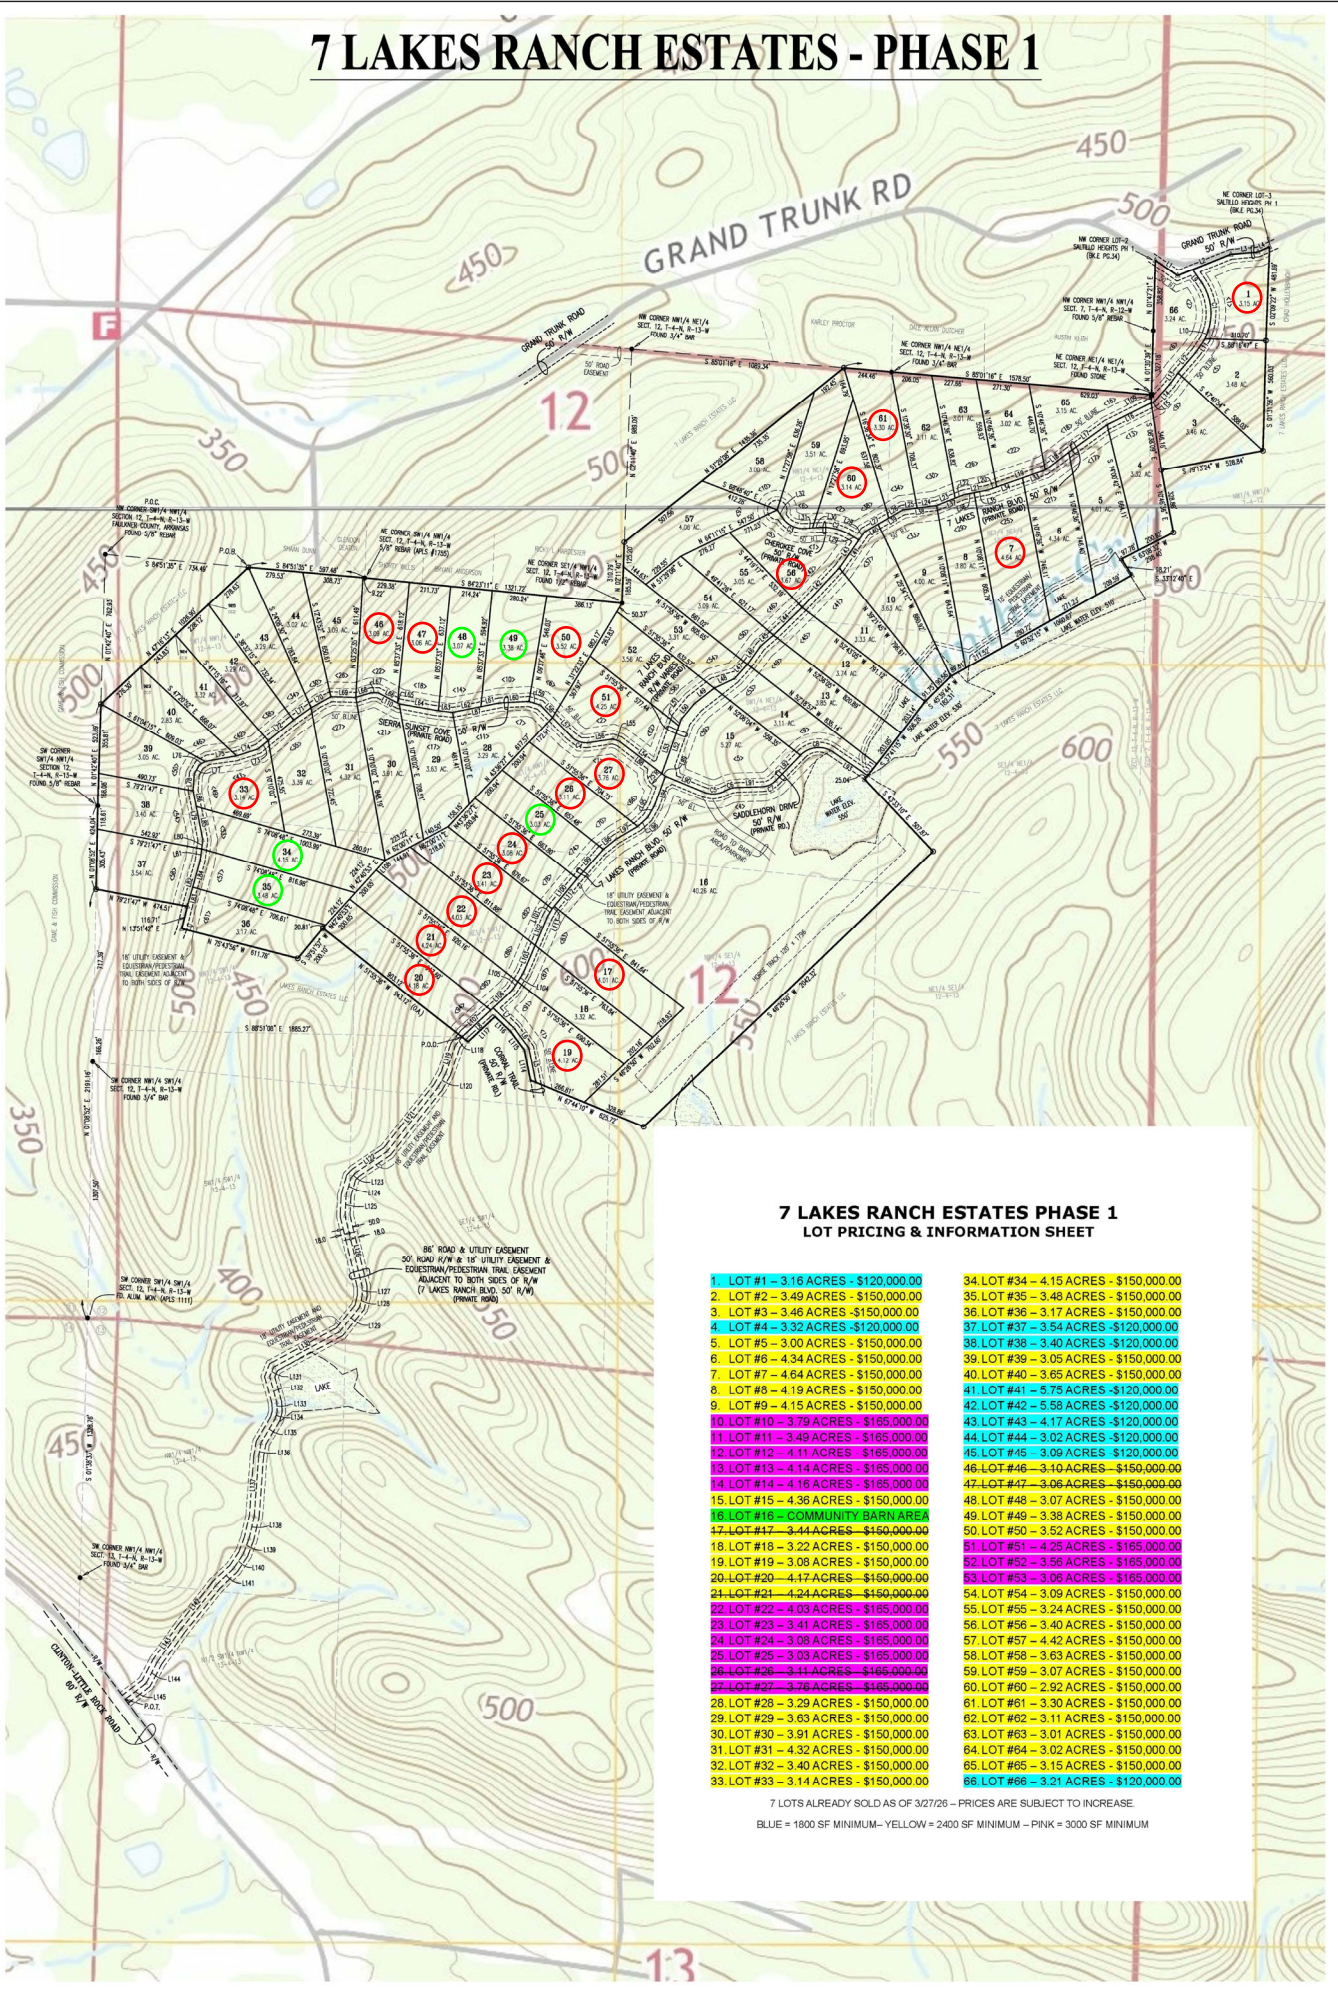

7 LAKES RANCH ESTATES - PHASE 1

7 LAKES RANCH ESTATES PHASE 1 LOT PRICING & INFORMATION SHEET

7 LOTS ALREADY SOLD AS OF 3/27/26 - PRICES ARE SUBJECT TO INCREASE.

BLUE = 1800 SF MINIMUM - YELLOW = 2400 SF MINIMUM - PINK = 3000 SF MINIMUM